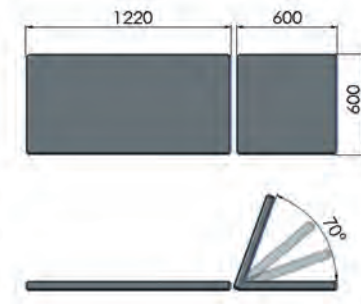

PURLEY FIXED HEIGHT COUCH

Purley Couch (with optional drawer units). Strong and stable couch frame construction with a fixed seat height of 76cm (30"). Available in 12 modern colour options.

KEY FEATURES:

- Self-locking, multi-position adjustable backrest
- Maximum user weight of up to 160kg (25 stone)
- 5cm thick foam top for patient comfort
- Paper roll holder (paper roll not supplied)
- Durable, white epoxy coating with Biocote®
- Available in 12 modern colour options

ACCESSORIES:

- Drawer Unit (per drawer)
COU96
- Lithotomy Stirrups & Leg Holders
(not pictured)
COU71
- Replacement Holders for Stirrups
(not pictured)
COU76

OVERALL DIMENSIONS:
76cm (H) x 60cm (W) x 183cm (L)
Product Weight: 34kg