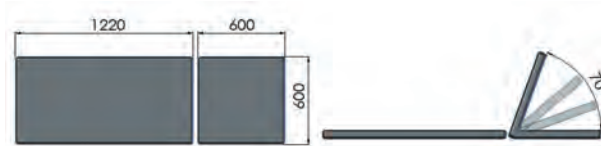

NYLON CARRYING CASE FOR PORTABLE COUCH

(not pictured) Product Code: COU85

Product Weight: 1.5kg

OVERALL DIMENSIONS:

Unfolded 74cm (H) x 61cm (W) x 183cm (L)

Folded 10.6cm (H) x 61cm (W) 91.5cm (L)

Product Weight: 15.5kg (including case)

PORTABLE COUCH:

Product Code: COU55

DORCHESTER REST COUCH

Stable couch frame construction with a low level fixed height of 460mm (18")

KEY FEATURES:

- Suitable for first aid, physiotherapy & patient consultation
- Self-locking, multi-position adjustable backrest
- 5cm thick foam top for comfort
- Maximum user weight 160kg (25 stone)
- Available in 12 modern colour options

APPLE GREEN PEACH ORANGE NUTMEG GREY MINT GREEN PIMENTO BROWN SALMON PINK STORM BLUE TAN BROWN NINIAN BLACK ASTON GREY FAWLEY BEIGE NEWBURY BLUE

OVERALL DIMENSIONS:

46cm (H) x 60cm (W) x 183cm (L)

Product Weight: 30kg