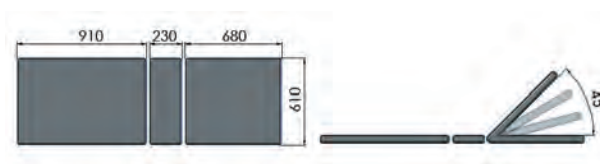

PORTABLE COUCH

Portable Couch (grey only). Lightweight aluminium couch frame construction for ease of transportation with a fixed height of 740mm (29").

KEY FEATURES:

- Total product weight of 14kg (without case)
- Multi-position adjustable backrest
- 3.5cm thick foam top with integral breathing hole
- Maximum user weight 160 kg (25 stone)
- Durable, white epoxy coating

NYLON CARRYING CASE FOR PORTABLE COUCH

(not pictured) Product Code: COU85

Product Weight: 1.5kg

OVERALL DIMENSIONS:

Unfolded 74cm (H) x 61cm (W) x 183cm (L)

Folded 10.6cm (H) x 61cm (W) 91.5cm (L)

Product Weight: 15.5kg (including case)

PORTABLE COUCH:

Product Code: COU55

DORCHESTER REST COUCH

Stable couch frame construction with a low level fixed height of 460mm (18")

KEY FEATURES:

- Suitable for first aid, physiotherapy & patient consultation
- Self-locking, multi-position adjustable backrest
- 5cm thick foam top for comfort
- Maximum user weight 160kg (25 stone)
- Available in 12 modern colour options

APPLE GREEN PEACH ORANGE NUTMEG GREY MINT GREEN PIMENTO BROWN SALMON PINK STORM BLUE TAN BROWN NINIAN BLACK ASTON GREY FAWLEY BEIGE NEWBURY BLUE

OVERALL DIMENSIONS:

46cm (H) x 60cm (W) x 183cm (L)

Product Weight: 30kg