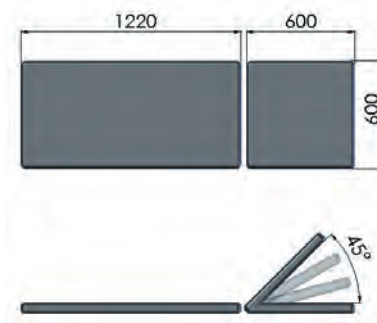

MARLETT FIXED HEIGHT COUCH

Marlett Couch with multi-drawer & cupboard.
Finished in maple veneer with soft bevelled
edges and silver epoxy coating.

**MARLETT COUCH WITH
MULTI-DRAWER & CUPBOARD:**
Product Code: **SIGCOU10/(Colour)**

KEY FEATURES:

- 4 drawer storage unit and cupboard with adjustable shelf
- Integral pull-out work surface in both cupboard and drawer unit
- Multi-position adjustable backrest
- Maximum user weight 160kg (25 stone)
- Fire retardant upholstery
- Available in 12 modern colour options

MARLETT COUCH WITH CUPBOARD & SINGLE LEG:
As above but with cupboard unit with adjustable shelf
Product Code: **SIGCOU12/(Colour)**

OVERALL DIMENSIONS:
83cm (H) x 60cm (W) x 183cm (L)