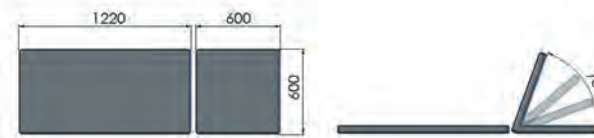

BOOKMAN FIXED HEIGHT COUCH

The Bookman Couch from the Doherty range is finished in a silver epoxy coating and is available in 12 modern colour options.

BOOKMAN COUCH:

Product Code: SIGCOU1/(Colour)

DIMENSIONS:

76cm (H) x 60cm (W) x 183cm (L)
Maximum user weight: 160kg (25 stone)
Product Weight: 32kg

REPLACEMENT HOLDERS FOR STIRRUPS

Product Code: SIGCOU4

LITHOTOMY STIRRUPS & LEG HOLDERS

Product Code: SIGCOU3

ENFIELD FIXED HEIGHT COUCH

ENFIELD COUCH:

Product Code: COU27/WHITE

OVERALL DIMENSIONS:

76cm (H) x 60cm (W) x 183cm (L)
Product Weight: 32kg

KEY FEATURES:

- Self locking, multi-position adjustable backrest
- Paper roll holder (roll not supplied)
- Maximum user weight 160kg (25 stone)
- Available in black only