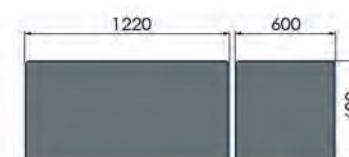

76cm (H) x 60cm (W) x 183cm (L)
Maximum user weight: 160kg (25 stone)
Product Weight: 32kg

REPLACEMENT HOLDERS FOR STIRRUPS

Product Code: SIGCOU4

LITHOTOMY STIRRUPS & LEG HOLDERS

Product Code: SIGCOU3

ENFIELD FIXED HEIGHT COUCH

ENFIELD COUCH:

Product Code: COU27/WHITE

OVERALL DIMENSIONS:

76cm (H) x 60cm (W) x 183cm (L)
Product Weight: 32kg

KEY FEATURES:

- Self locking, multi-position adjustable backrest
- Paper roll holder (roll not supplied)
- Maximum user weight 160kg (25 stone)
- Available in black only