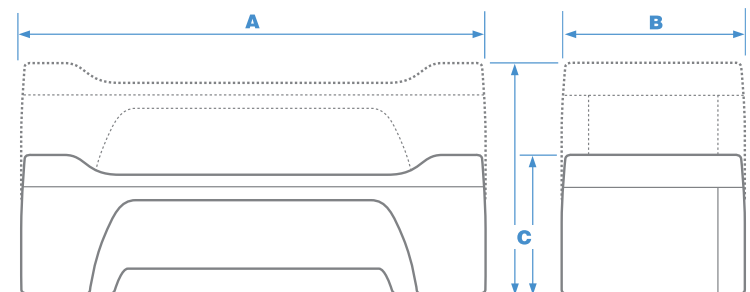

# MULTIBATH

*Variable height bathing & showering*

The Multibath from Kingkraft combines conventional bath looks with generous dimensions to provide a more complete assisted-bathing system with multiple applications. The internal dimensions of the tub allow for the optional Kingkraft cushioning and bather support system to be used for the comfort of the bather.

Benefits to the user are:

- Height adjustable to suit Carer
- Generous internal shape and size – depth 400mm
- Suitable for use with ceiling and most mobile hoists
- Two model lengths
- Designed to be used with the Kingkraft range of baths supports and cushions
- Flush fit safety fill spout
- Recessed side panel for improved carer position

The styling of the sides of the Multibath means that a conventional bath height is achieved at the lowest level to allow for more independent access by ambulant users. The bath can thus be used by a varied group of users from low to high dependency with either a mobile or ceiling hoist as a mode of transfer.

Model No.	A Length	B Width	C Height approx	Internal length	Internal width
1700	1660	780	530-930	1400	590 max.
2000	2020	780	530-930	1700	590 max.

All dimensions expressed in millimetres

**Maximum Load** : 130kg/21st